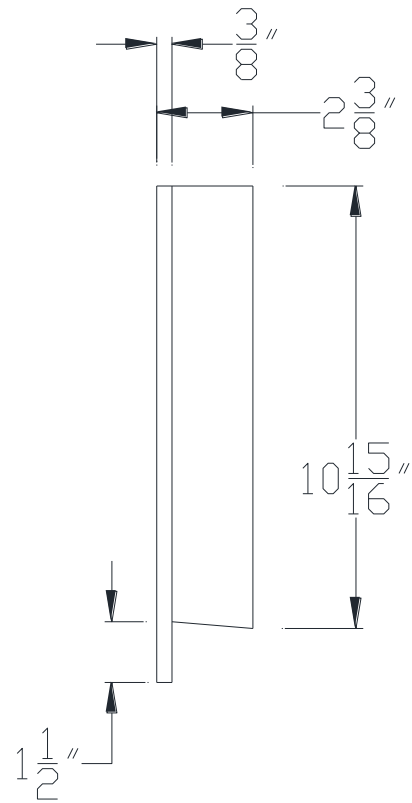

FRONT VIEW

SIDE VIEW

Category: Beam Accessories • Texture: Black Iron • Product: Volterra Flex

Volterra Architectural Products LLC - 1902 North 22nd Avenue - Phoenix, AZ 85009
www.volterraproducts.com