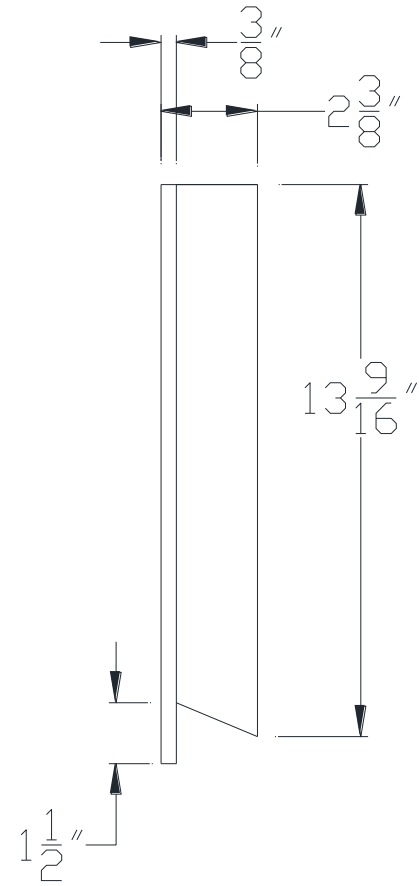

FRONT VIEW

SIDE VIEW

Category: Beam Accessories • Texture: Black Iron • Product: Volterra Flex

Volterra Architectural Products LLC - 1902 North 22nd Avenue - Phoenix, AZ 85009
www.volterraproducts.com