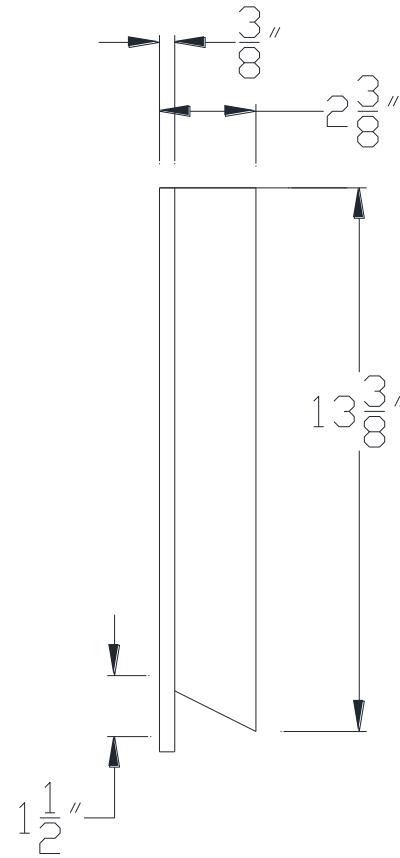

FRONT VIEW

SIDE VIEW

Category: Beam Accessories • Texture: Black Iron • Product: Volterra Flex

Volterra Architectural Products LLC - 1902 North 22nd Avenue - Phoenix, AZ 85009
www.volterraproducts.com