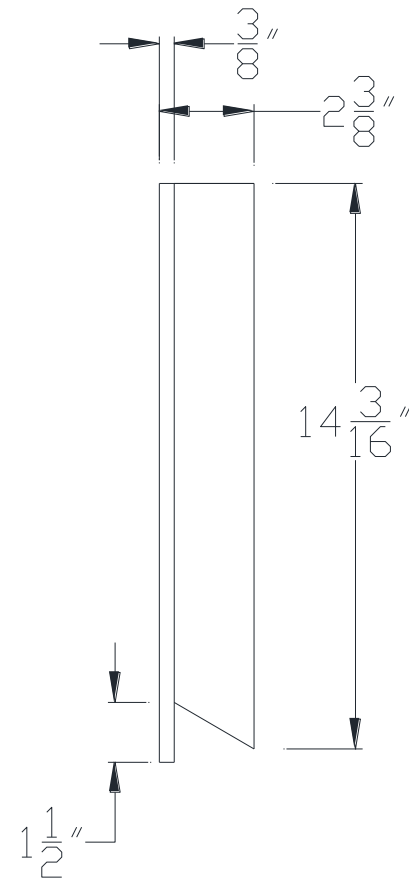

FRONT VIEW

SIDE VIEW

Category: Beam Accessories • Texture: Black Iron • Product: Volterra Flex

Volterra Architectural Products LLC - 1902 North 22nd Avenue - Phoenix, AZ 85009  
[www.volterraproducts.com](http://www.volterraproducts.com)