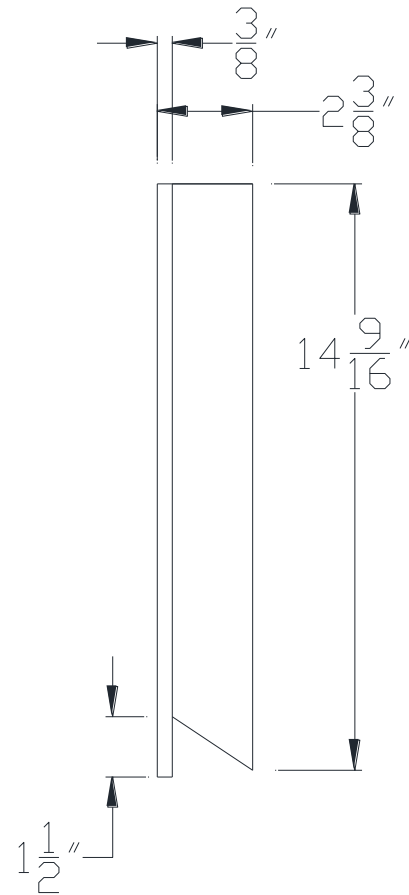

FRONT VIEW

SIDE VIEW

Category: Beam Accessories • Texture: Black Iron • Product: Volterra Flex

Volterra Architectural Products LLC - 1902 North 22nd Avenue - Phoenix, AZ 85009  
[www.volterraproducts.com](http://www.volterraproducts.com)