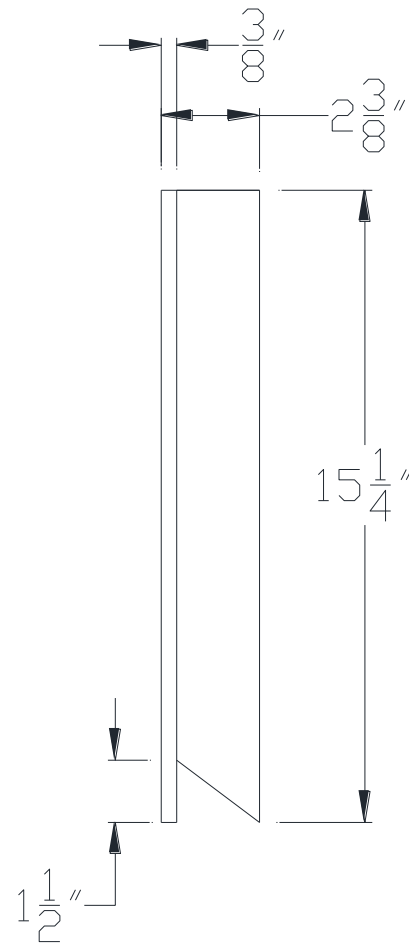

FRONT VIEW

SIDE VIEW

Category: Beam Accessories • Texture: Black Iron • Product: Volterra Flex

Volterra Architectural Products LLC - 1902 North 22nd Avenue - Phoenix , AZ 85009
www.volterraproducts.com