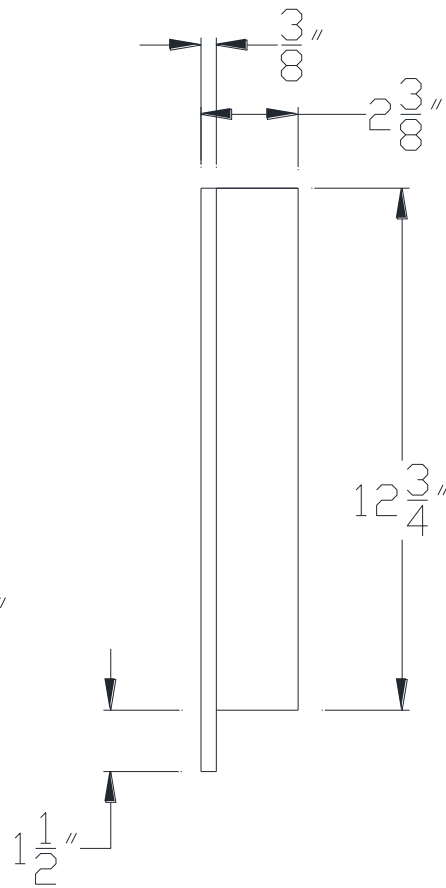

FRONT VIEW

SIDE VIEW

Category: Beam Accessories • Texture: Black Iron • Product: Volterra Flex

Volterra Architectural Products LLC - 1902 North 22nd Avenue - Phoenix, AZ 85009  
[www.volterraproducts.com](http://www.volterraproducts.com)