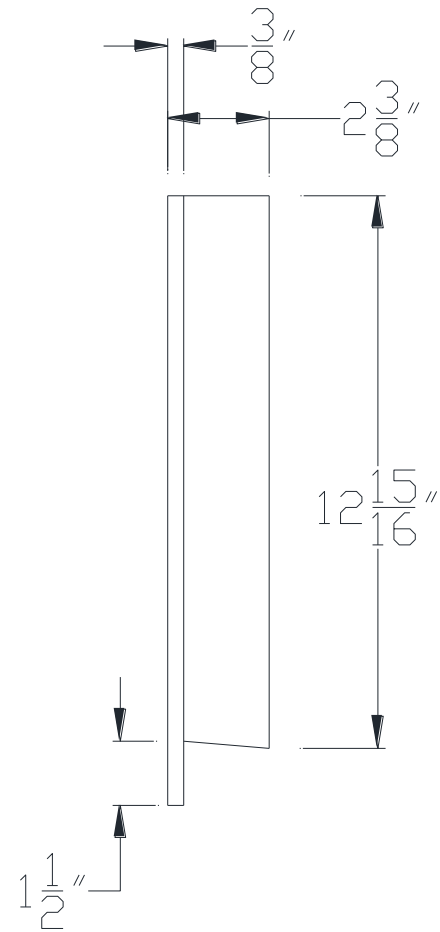

FRONT VIEW

SIDE VIEW

Category: Beam Accessories • Texture: Black Iron • Product: Volterra Flex

Volterra Architectural Products LLC - 1902 North 22nd Avenue - Phoenix, AZ 85009
www.volterraproducts.com