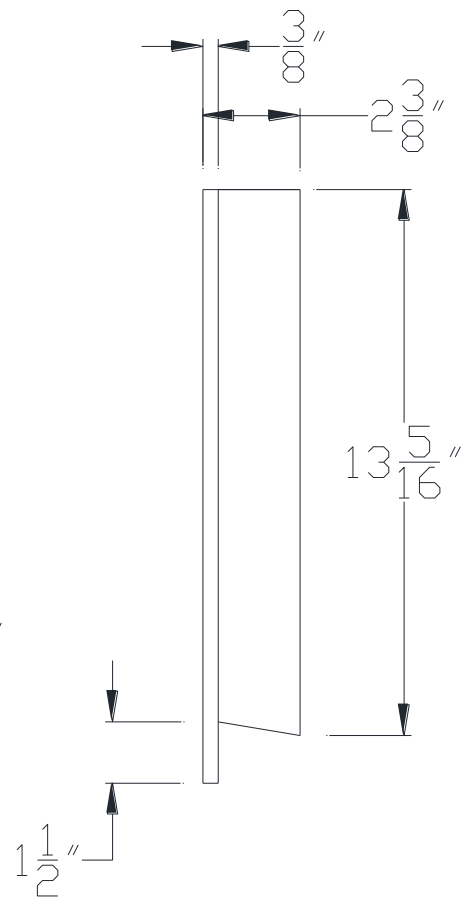

FRONT VIEW

SIDE VIEW

Category: Beam Accessories • Texture: Black Iron • Product: Volterra Flex

Volterra Architectural Products LLC - 1902 North 22nd Avenue - Phoenix, AZ 85009
www.volterraproducts.com