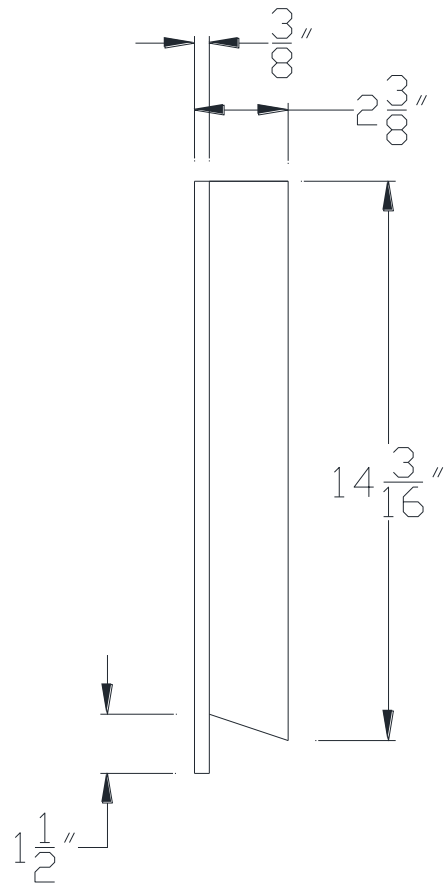

FRONT VIEW

SIDE VIEW

Category: Beam Accessories • Texture: Black Iron • Product: Volterra Flex

Volterra Architectural Products LLC - 1902 North 22nd Avenue - Phoenix, AZ 85009
www.volterraproducts.com