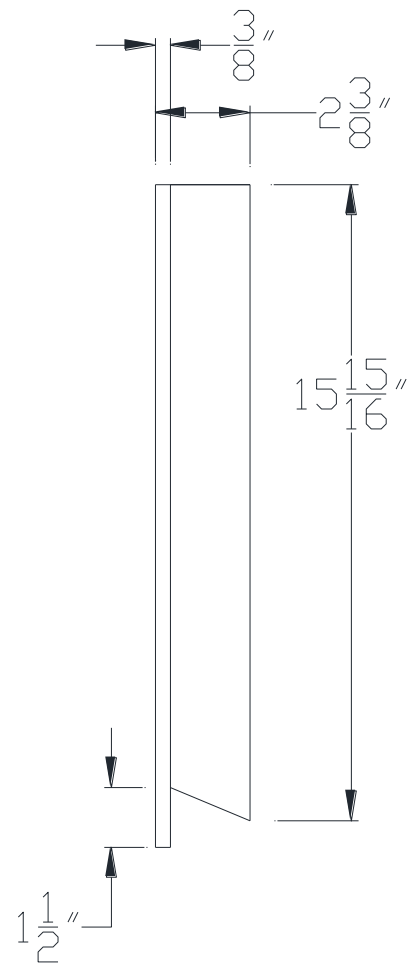

FRONT VIEW

SIDE VIEW

Category: Beam Accessories • Texture: Black Iron • Product: Volterra Flex

Volterra Architectural Products LLC - 1902 North 22nd Avenue - Phoenix, AZ 85009  
[www.volterraproducts.com](http://www.volterraproducts.com)