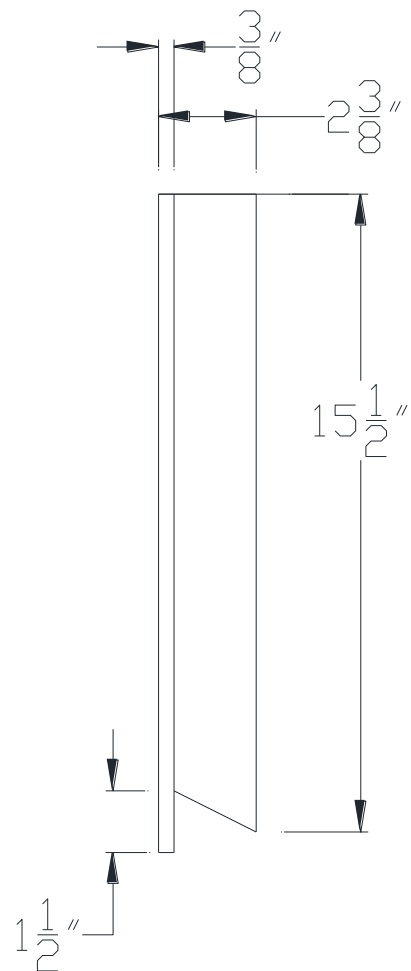

FRONT VIEW

SIDE VIEW

Category: Beam Accessories • Texture: Black Iron • Product: Volterra Flex

Volterra Architectural Products LLC - 1902 North 22nd Avenue - Phoenix, AZ 85009  
[www.volterraproducts.com](http://www.volterraproducts.com)