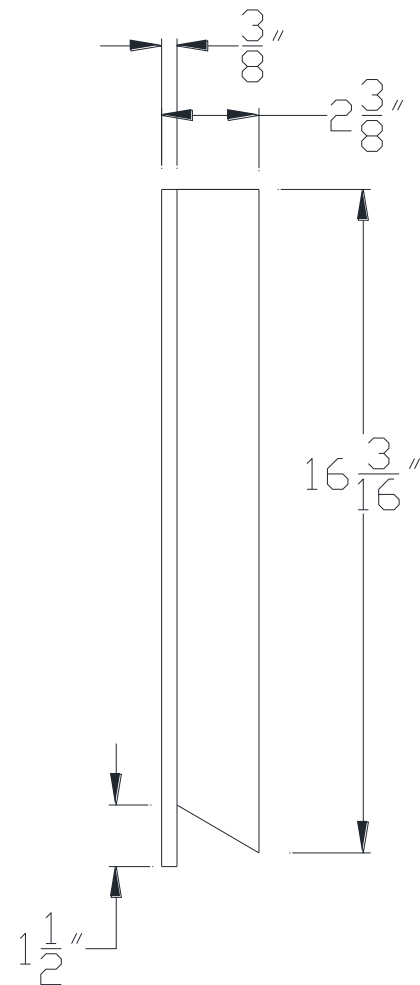

FRONT VIEW

SIDE VIEW

Category: Beam Accessories • Texture: Black Iron • Product: Volterra Flex

Volterra Architectural Products LLC - 1902 North 22nd Avenue - Phoenix, AZ 85009  
[www.volterraproducts.com](http://www.volterraproducts.com)