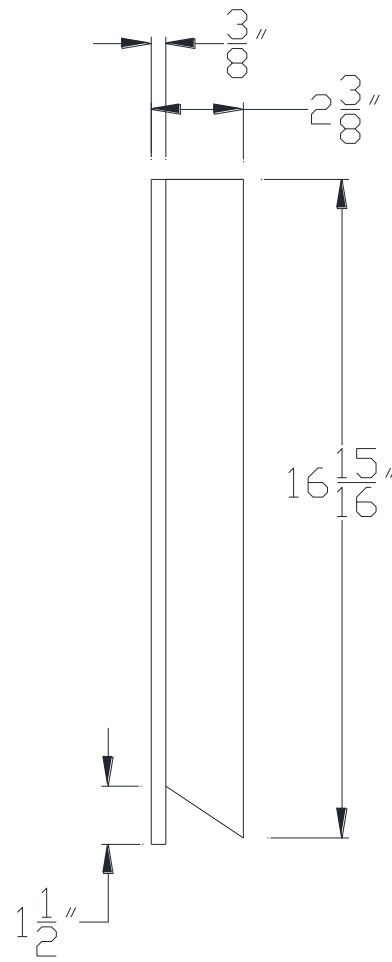

FRONT VIEW

SIDE VIEW

Category: Beam Accessories • Texture: Black Iron • Product: Volterra Flex

Volterra Architectural Products LLC - 1902 North 22nd Avenue - Phoenix, AZ 85009
www.volterraproducts.com