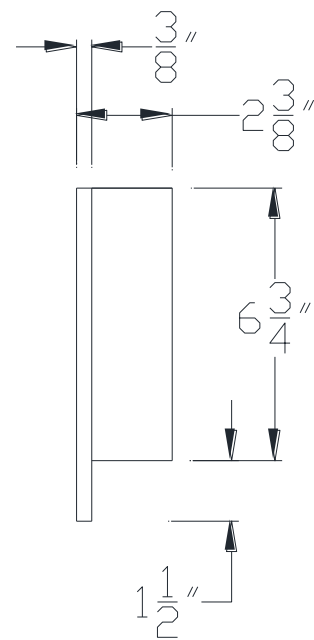

FRONT VIEW

SIDE VIEW

Category: Beam Accessories • Texture: Black Iron • Product: Volterra Flex

Volterra Architectural Products LLC - 1902 North 22nd Avenue - Phoenix, AZ 85009  
[www.volterraproducts.com](http://www.volterraproducts.com)