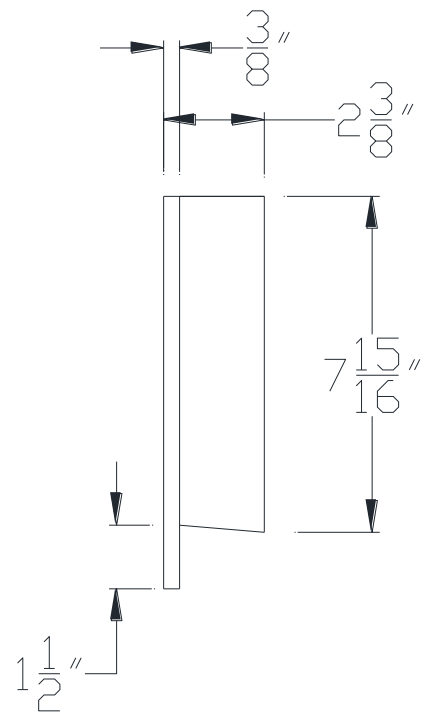

FRONT VIEW

SIDE VIEW

Category: Beam Accessories • Texture: Black Iron • Product: Volterra Flex

Volterra Architectural Products LLC - 1902 North 22nd Avenue - Phoenix, AZ 85009  
**www.volterraproducts.com**