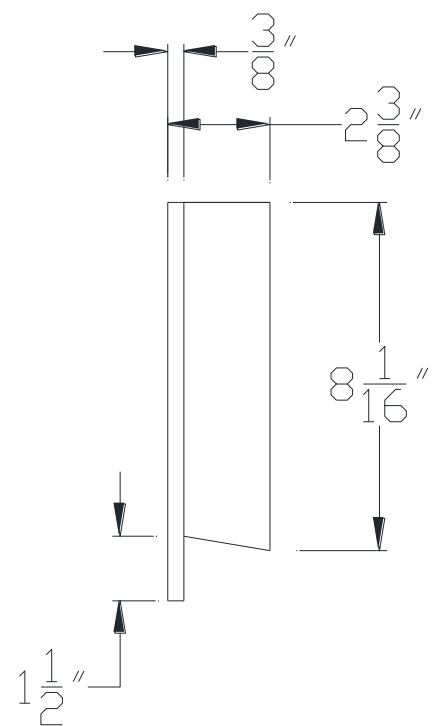

FRONT VIEW

SIDE VIEW

Category: Beam Accessories • Texture: Black Iron • Product: Volterra Flex

Volterra Architectural Products LLC - 1902 North 22nd Avenue - Phoenix, AZ 85009
www.volterraproducts.com