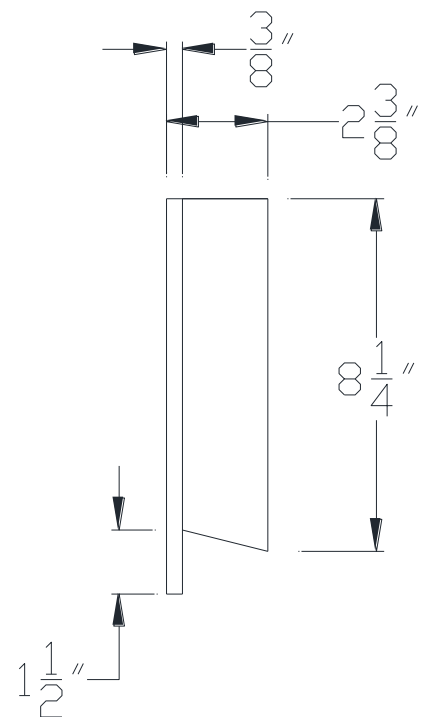

FRONT VIEW

SIDE VIEW

Category: Beam Accessories • Texture: Black Iron • Product: Volterra Flex

Volterra Architectural Products LLC - 1902 North 22nd Avenue - Phoenix, AZ 85009
www.volterraproducts.com