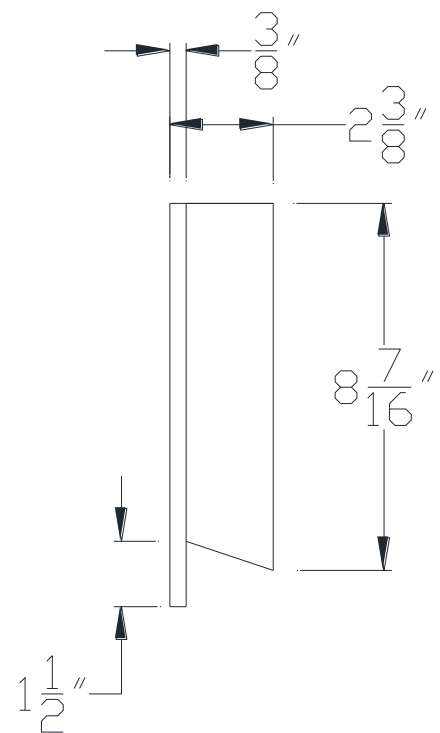

FRONT VIEW

SIDE VIEW

Category: Beam Accessories • Texture: Black Iron • Product: Volterra Flex

Volterra Architectural Products LLC - 1902 North 22nd Avenue - Phoenix, AZ 85009
www.volterraproducts.com