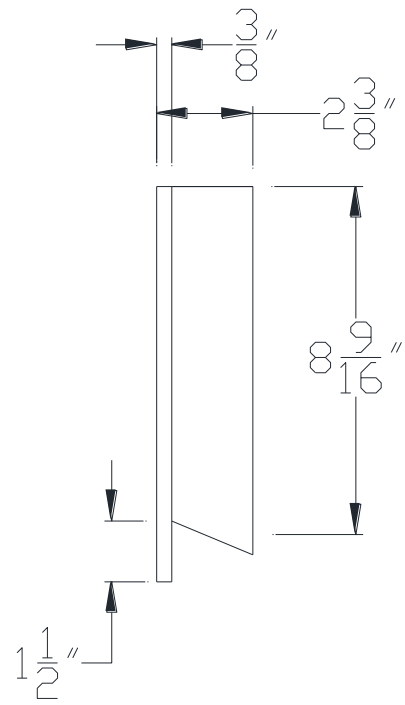

FRONT VIEW

SIDE VIEW

Category: Beam Accessories • Texture: Black Iron • Product: Volterra Flex

Volterra Architectural Products LLC - 1902 North 22nd Avenue - Phoenix, AZ 85009
www.volterraproducts.com