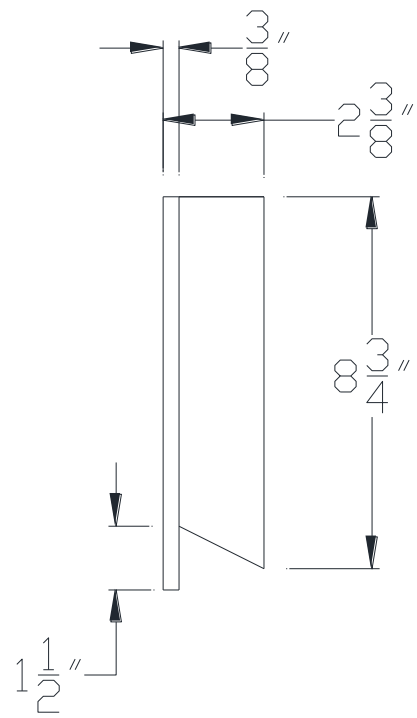

FRONT VIEW

SIDE VIEW

Category: Beam Accessories • Texture: Black Iron • Product: Volterra Flex

Volterra Architectural Products LLC - 1902 North 22nd Avenue - Phoenix , AZ 85009
www.volterraproducts.com