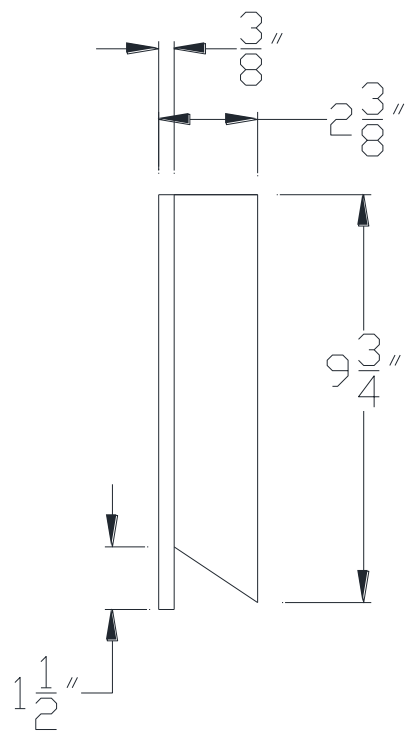

FRONT VIEW

SIDE VIEW

Category: Beam Accessories • Texture: Black Iron • Product: Volterra Flex

Volterra Architectural Products LLC - 1902 North 22nd Avenue - Phoenix, AZ 85009
www.volterraproducts.com