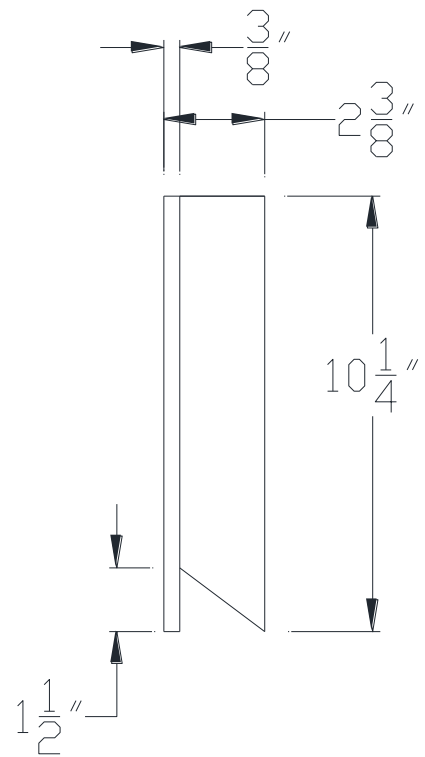

FRONT VIEW

SIDE VIEW

Category: Beam Accessories • Texture: Black Iron • Product: Volterra Flex

Volterra Architectural Products LLC - 1902 North 22nd Avenue -Phoenix , AZ 85009
www.volterraproducts.com