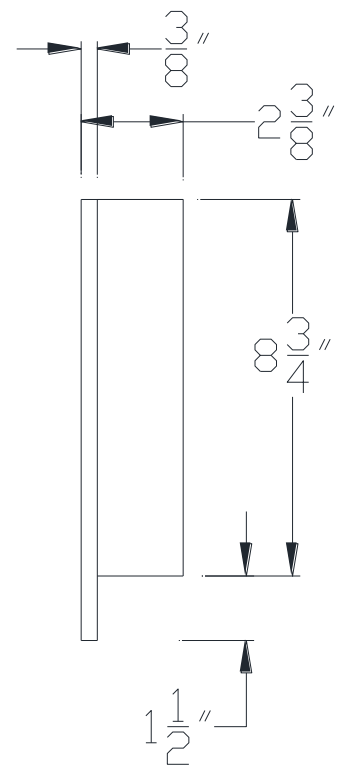

FRONT VIEW

SIDE VIEW

Category: Beam Accessories • Texture: Black Iron • Product: Volterra Flex

Volterra Architectural Products LLC - 1902 North 22nd Avenue - Phoenix, AZ 85009
www.volterraproducts.com