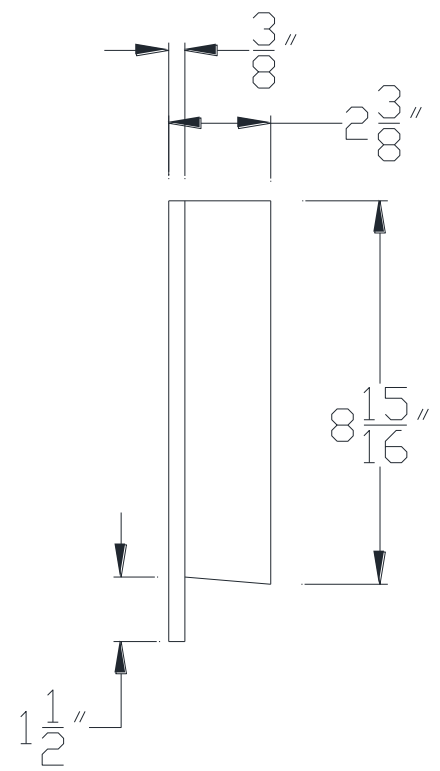

FRONT VIEW

SIDE VIEW

Category: Beam Accessories • Texture: Black Iron • Product: Volterra Flex

Volterra Architectural Products LLC - 1902 North 22nd Avenue - Phoenix, AZ 85009
www.volterraproducts.com