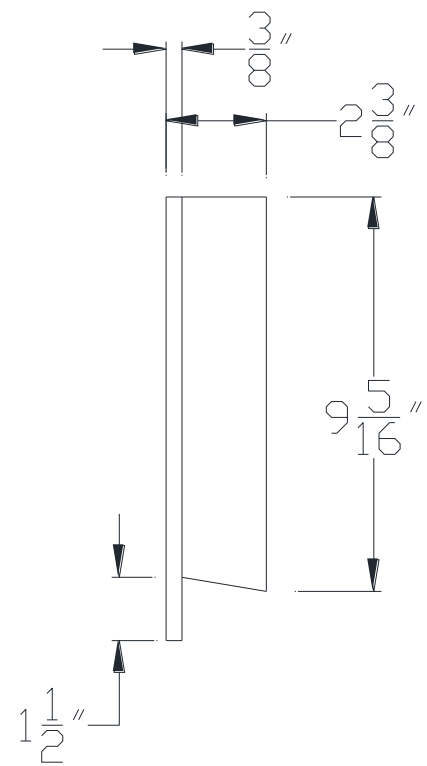

FRONT VIEW

SIDE VIEW

Category: Beam Accessories • Texture: Black Iron • Product: Volterra Flex

Volterra Architectural Products LLC - 1902 North 22nd Avenue - Phoenix , AZ 85009  
[www.volterraproducts.com](http://www.volterraproducts.com)