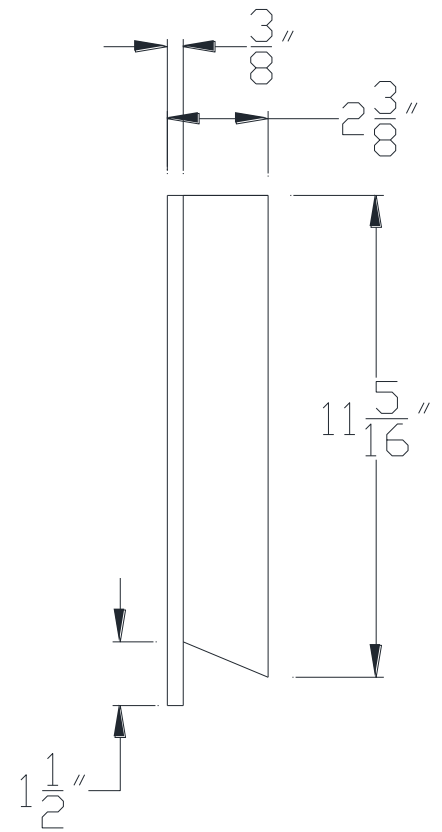

FRONT VIEW

SIDE VIEW

Category: Beam Accessories • Texture: Black Iron • Product: Volterra Flex

Volterra Architectural Products LLC - 1902 North 22nd Avenue - Phoenix, AZ 85009
www.volterraproducts.com