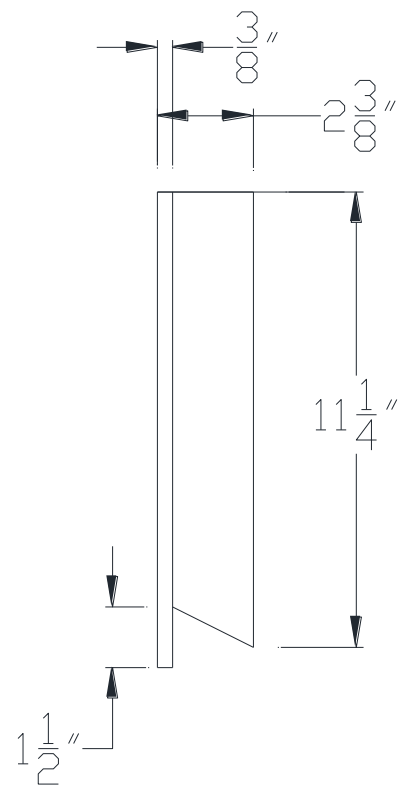

FRONT VIEW

SIDE VIEW

Category: Beam Accessories • Texture: Black Iron • Product: Volterra Flex

Volterra Architectural Products LLC - 1902 North 22nd Avenue - Phoenix , AZ 85009
www.volterraproducts.com