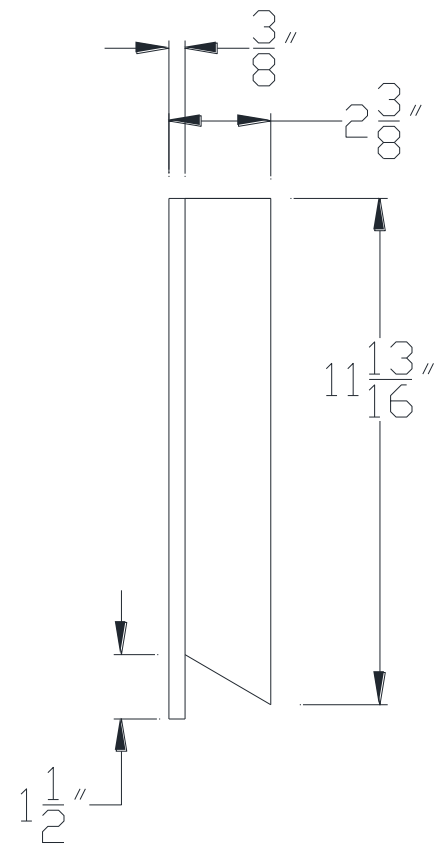

FRONT VIEW

SIDE VIEW

Category: Beam Accessories • Texture: Black Iron • Product: Volterra Flex

Volterra Architectural Products LLC - 1902 North 22nd Avenue - Phoenix, AZ 85009
www.volterraproducts.com