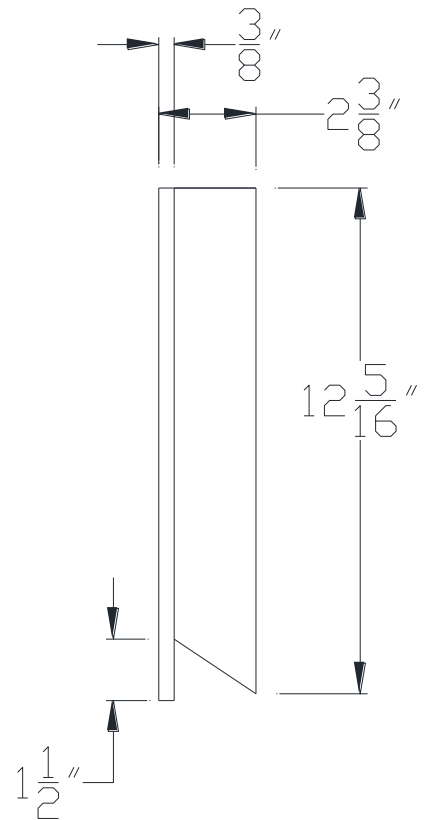

FRONT VIEW

SIDE VIEW

Category: Beam Accessories • Texture: Black Iron • Product: Volterra Flex

Volterra Architectural Products LLC - 1902 North 22nd Avenue - Phoenix, AZ 85009
www.volterraproducts.com