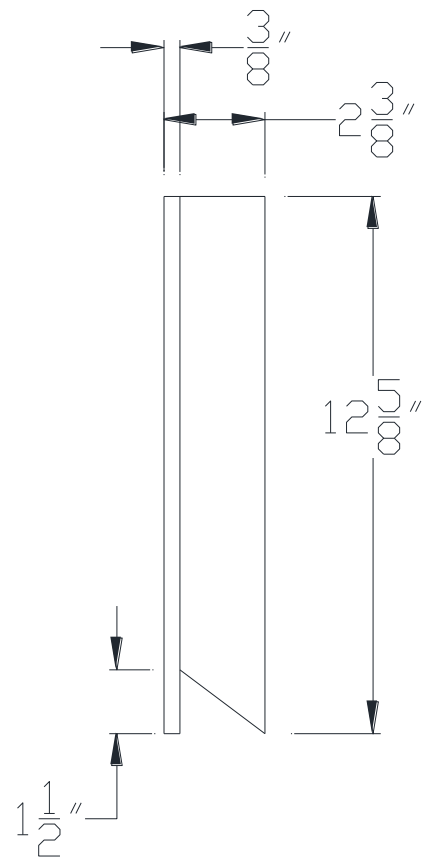

FRONT VIEW

SIDE VIEW

Category: Beam Accessories • Texture: Black Iron • Product: Volterra Flex

Volterra Architectural Products LLC - 1902 North 22nd Avenue - Phoenix, AZ 85009
www.volterraproducts.com