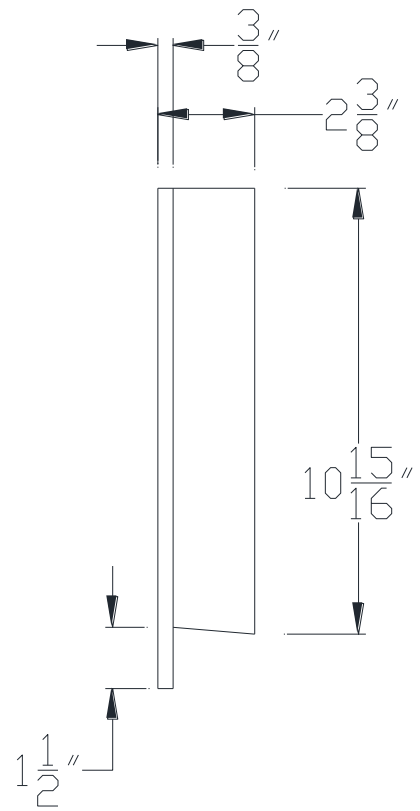

FRONT VIEW

SIDE VIEW

Category: Beam Accessories • Texture: Black Iron • Product: Volterra Flex

Volterra Architectural Products LLC - 1902 North 22nd Avenue -Phoenix , AZ 85009
www.volterraproducts.com