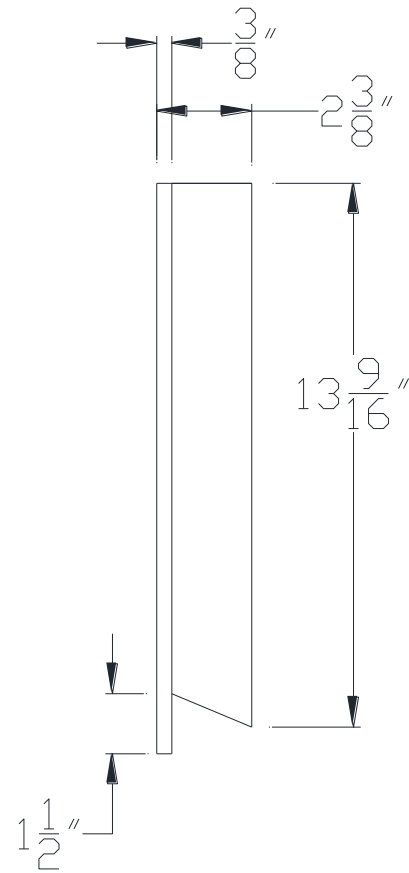

FRONT VIEW

SIDE VIEW

Category: Beam Accessories • Texture: Black Iron • Product: Volterra Flex

Volterra Architectural Products LLC - 1902 North 22nd Avenue - Phoenix, AZ 85009  
[www.volterraproducts.com](http://www.volterraproducts.com)