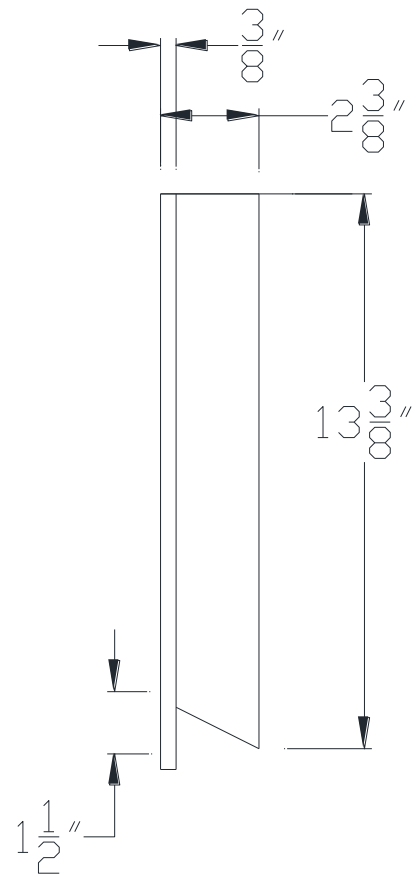

FRONT VIEW

SIDE VIEW

Category: Beam Accessories • Texture: Black Iron • Product: Volterra Flex

Volterra Architectural Products LLC - 1902 North 22nd Avenue - Phoenix , AZ 85009
www.volterraproducts.com