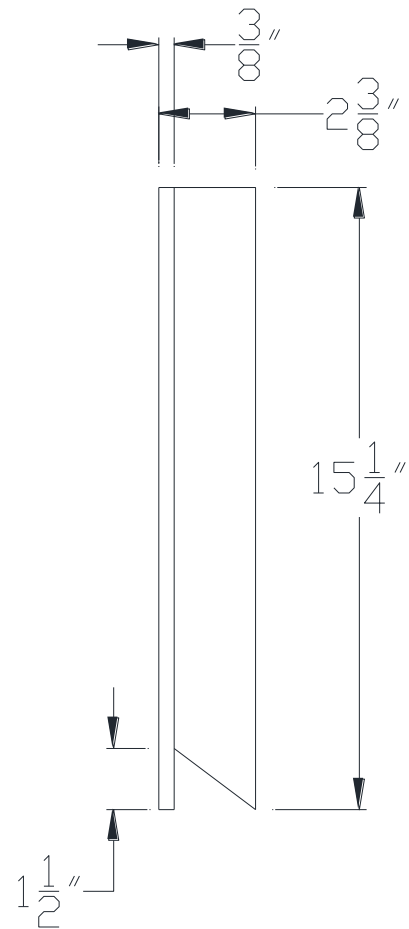

FRONT VIEW

SIDE VIEW

Category: Beam Accessories • Texture: Black Iron • Product: Volterra Flex

Volterra Architectural Products LLC - 1902 North 22nd Avenue - Phoenix, AZ 85009
www.volterraproducts.com