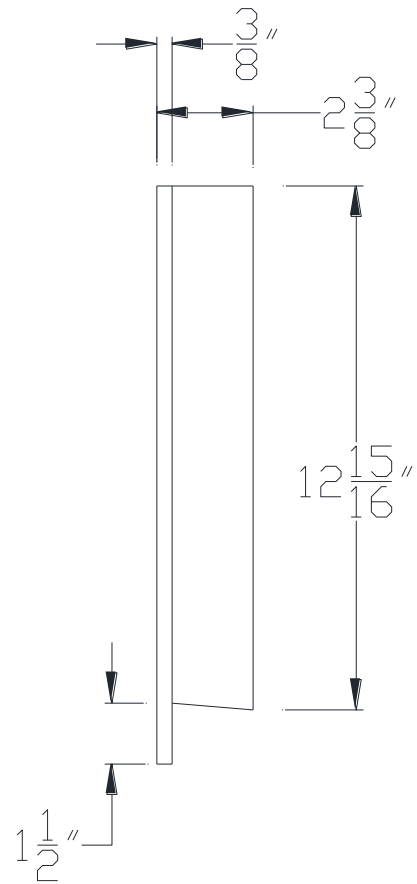

FRONT VIEW

SIDE VIEW

Category: Beam Accessories • Texture: Black Iron • Product: Volterra Flex

Volterra Architectural Products LLC - 1902 North 22nd Avenue - Phoenix, AZ 85009
www.volterraproducts.com