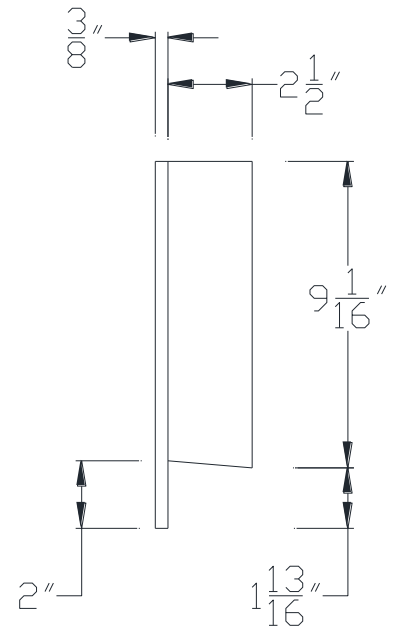

FRONT VIEW

SIDE VIEW

Category: Beam Accessories • Texture: Black Iron • Product: Volterra Flex

Volterra Architectural Products LLC - 1902 North 22nd Avenue - Phoenix , AZ 85009
www.volterraproducts.com