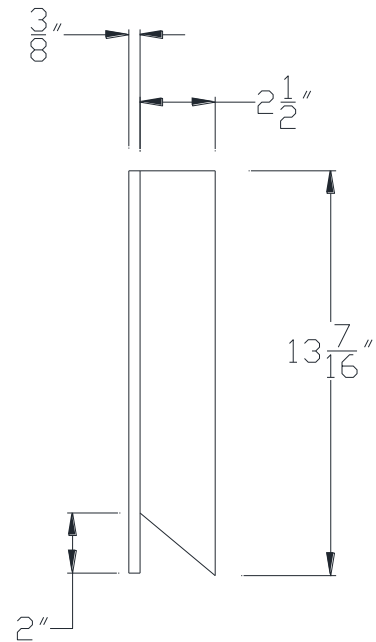

FRONT VIEW

SIDE VIEW

Category: Beam Accessories • Texture: Black Iron • Product: Volterra Flex

Volterra Architectural Products LLC - 1902 North 22nd Avenue - Phoenix, AZ 85009
www.volterraproducts.com