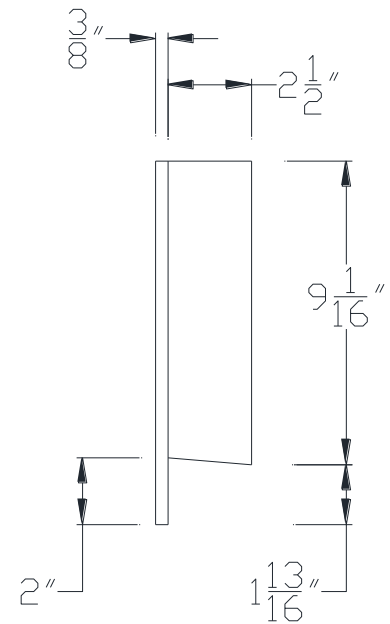

FRONT VIEW

SIDE VIEW

Category: Beam Accessories • Texture: Black Iron • Product: Volterra Flex

Volterra Architectural Products LLC - 1902 North 22nd Avenue - Phoenix, AZ 85009
www.volterraproducts.com