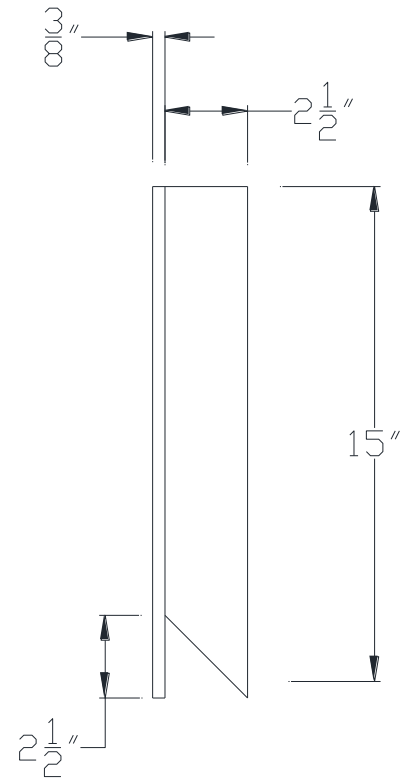

FRONT VIEW

SIDE VIEW

Category: Beam Accessories • Texture: Black Iron • Product: Volterra Flex

Volterra Architectural Products LLC - 1902 North 22nd Avenue -Phoenix , AZ 85009  
[www.volterraproducts.com](http://www.volterraproducts.com)