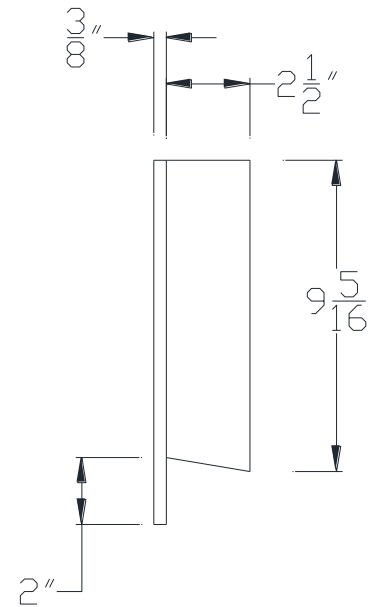

FRONT VIEW

SIDE VIEW

Category: Beam Accessories • Texture: Black Iron • Product: Volterra Flex

Volterra Architectural Products LLC - 1902 North 22nd Avenue - Phoenix, AZ 85009
www.volterraproducts.com