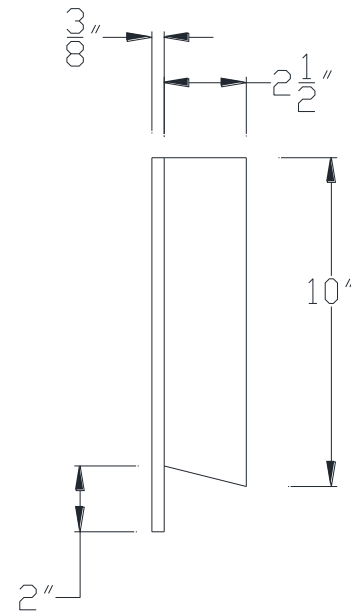

FRONT VIEW

SIDE VIEW

Category: Beam Accessories • Texture: Black Iron • Product: Volterra Flex

Volterra Architectural Products LLC - 1902 North 22nd Avenue -Phoenix , AZ 85009
www.volterraproducts.com