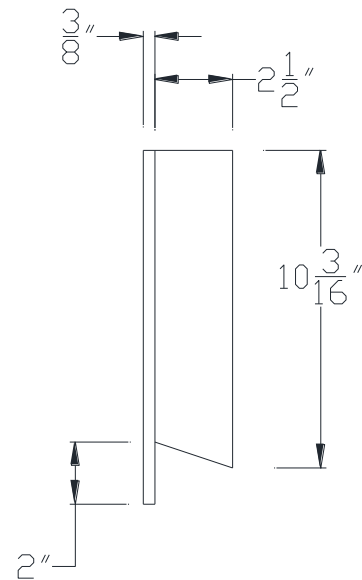

FRONT VIEW

SIDE VIEW

Category: Beam Accessories • Texture: Black Iron • Product: Volterra Flex

Volterra Architectural Products LLC - 1902 North 22nd Avenue - Phoenix, AZ 85009
www.volterraproducts.com