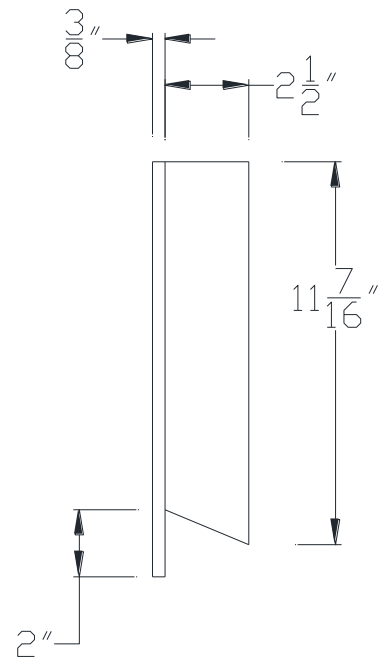

FRONT VIEW

SIDE VIEW

Category: Beam Accessories • Texture: Black Iron • Product: Volterra Flex

Volterra Architectural Products LLC - 1902 North 22nd Avenue - Phoenix, AZ 85009
www.volterraproducts.com