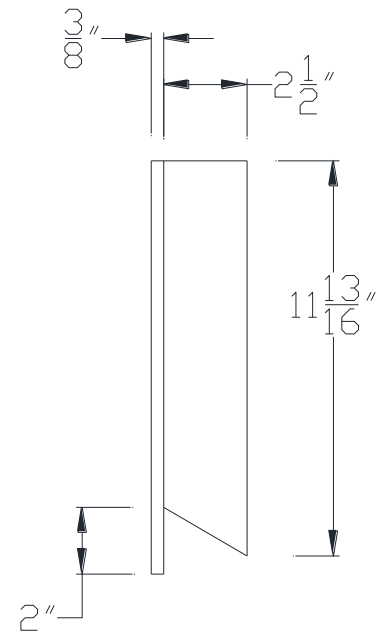

FRONT VIEW

SIDE VIEW

Category: Beam Accessories • Texture: Black Iron • Product: Volterra Flex

Volterra Architectural Products LLC - 1902 North 22nd Avenue - Phoenix, AZ 85009  
[www.volterraproducts.com](http://www.volterraproducts.com)