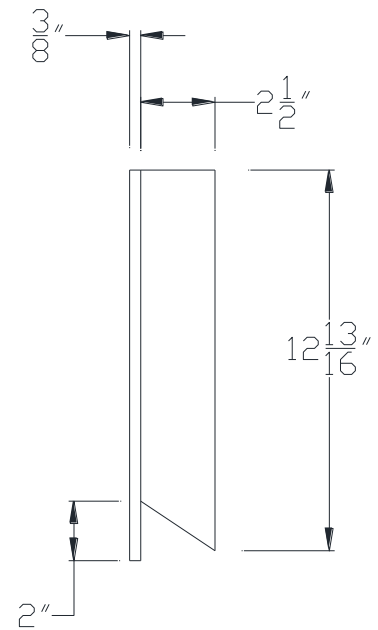

FRONT VIEW

SIDE VIEW

Category: Beam Accessories • Texture: Black Iron • Product: Volterra Flex

Volterra Architectural Products LLC - 1902 North 22nd Avenue - Phoenix, AZ 85009
www.volterraproducts.com