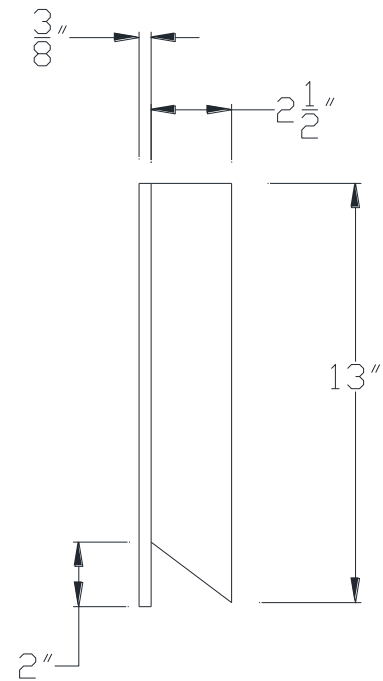

FRONT VIEW

SIDE VIEW

Category: Beam Accessories • Texture: Black Iron • Product: Volterra Flex

Volterra Architectural Products LLC - 1902 North 22nd Avenue - Phoenix, AZ 85009
www.volterraproducts.com