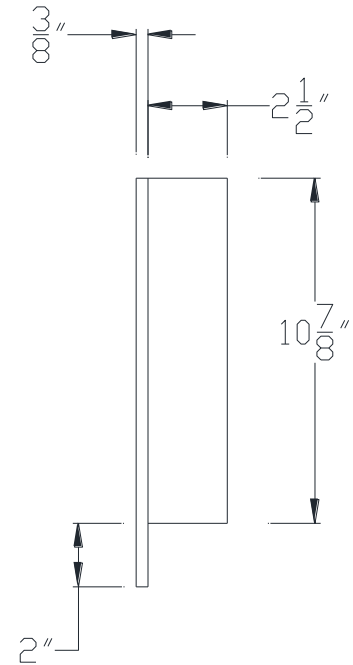

FRONT VIEW

SIDE VIEW

Category: Beam Accessories • Texture: Black Iron • Product: Volterra Flex

Volterra Architectural Products LLC - 1902 North 22nd Avenue -Phoenix , AZ 85009  
[www.volterraproducts.com](http://www.volterraproducts.com)