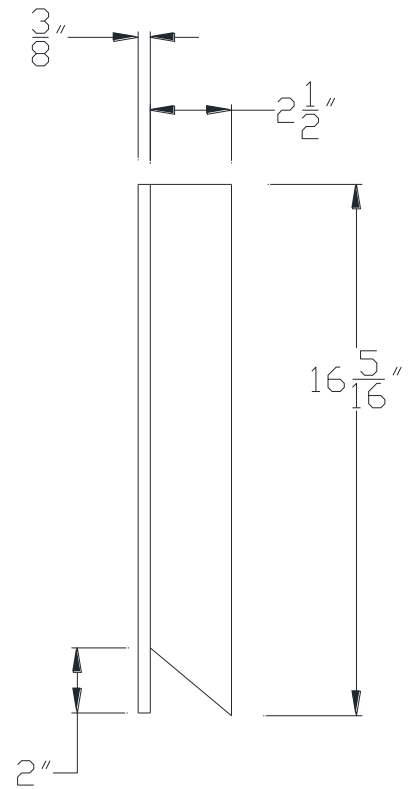

FRONT VIEW

SIDE VIEW

Category: Beam Accessories • Texture: Black Iron • Product: Volterra Flex

Volterra Architectural Products LLC - 1902 North 22nd Avenue - Phoenix, AZ 85009
www.volterraproducts.com