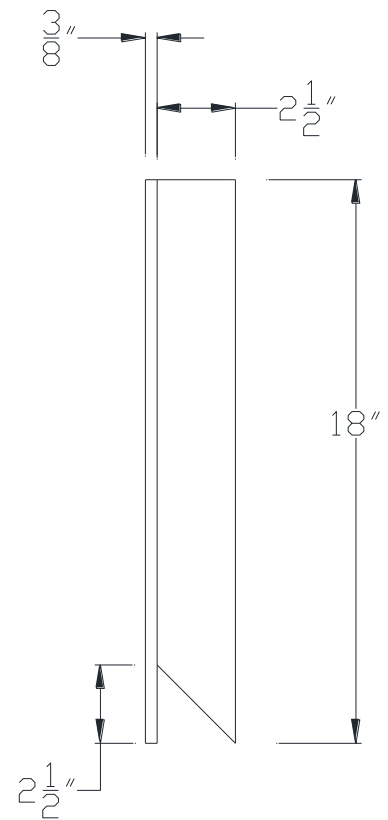

FRONT VIEW

SIDE VIEW

Category: Beam Accessories • Texture: Black Iron • Product: Volterra Flex

Volterra Architectural Products LLC - 1902 North 22nd Avenue - Phoenix, AZ 85009
www.volterraproducts.com